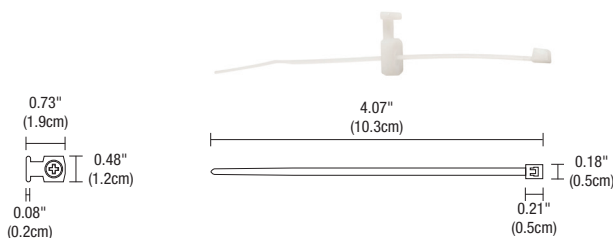

FLEXIBLE CONNECTOR

Flexible connectors link two sections of Lazer Strip end to end.

Product	Type	Size	Color Temperature
LS	CFX	3IN	
LS Lazer Strip	CFX Flexible Connector	3IN 3 inches 6IN 6 inches 12IN 12 inches 36IN 36 inches 96IN 96 inches 144IN 144 inches	RGB Red, Green, & Blue TW Tunable White Leave Blank for Static White and Monochromatic Color

LAZER STRIP U-STRAP

Use every 6 - 12 inches for extra support (30/package).

Product	Type
SS	SU
SS Strip Strap	SU U-Strap

LAZER STRIP TIE STRAP

Use every 6 - 12 inches for extra support (30/package).

Product	Type
SS	ST
SS Strip Strap	ST Tie Strap