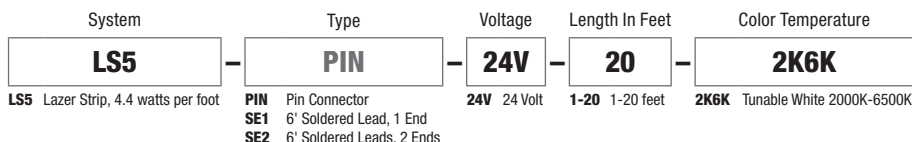

PROJECT	FIXTURE TYPE	DATE