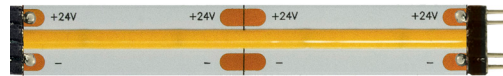

SPECIFICATIONS

- 24VDC LED Lazer Strip with 120° beam angle
- Power: 4.4 watts per foot
- May be field-cut in 2.4" increments
- Sold in 1' long increments
- Class 2 Damp Listing; 100 watt limit per power supply
- Operating temperature: -22°F to 140°F (-30°C to 60°C)

LAZER STRIP COB™ TUNABLE WHITE

5 WATT 24VDC, 2000K-6500K

LAMP DATA

WATTS PER FOOT	TUNABLE WHITE 2K6K								
	5w								
COLOR TEMPERATURE	20K	22K	24K	27K	30K	35K	40K	57K	65K
LUMENS PER FOOT (lm/ft)	139	201	213	225	245	255	265	320	356
LUMENS PER WATT (lm/w)	48	44	47	49	52	56	67	72	79
CRI	93+	92+	94+	93+	85+	85+	85+	85+	85+

POWER CONSUMPTION PER LINEAR FOOT

LS5 24VDC LAZER STRIP (4.4 WATTS PER FOOT) MAXIMUM LENGTH BEFORE REFEEDING: 20FT																				
LENGTH IN FEET	1	2	3	4	5	6	7	8	9	10	11	12	13	14	15	16	17	18	19	20
TOTAL WATTAGE	5	10	15	20	24	29	34	39	44	48	53	58	63	68	72	77	82	87	92	96